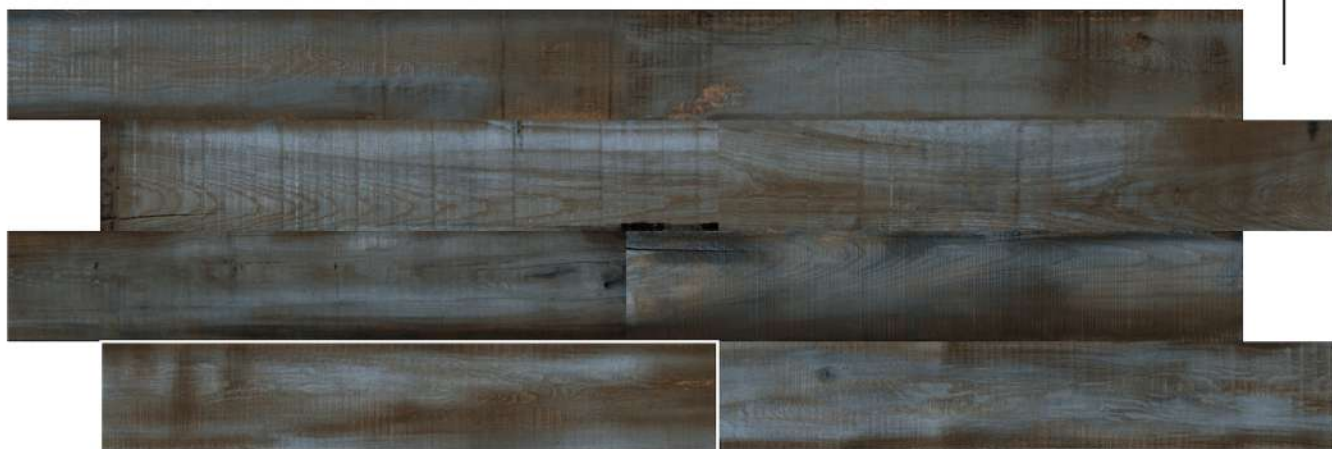

2000x1200mm

ACACIA WENGE (CARVING)

2000x1200mm

ACACIA GREY (CARVING)

200x1200mm

GRAVEL AZUL (CARVING)

200x1200mm

GRAVEL GRIS (CARVING)